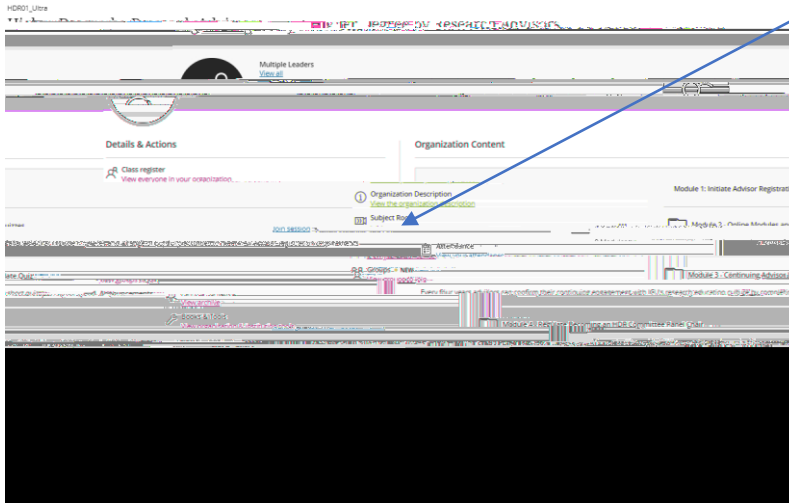

4. Open Module 2 to commence the quizzes in the LearnJCU [HDR Advisor organization](#) site: